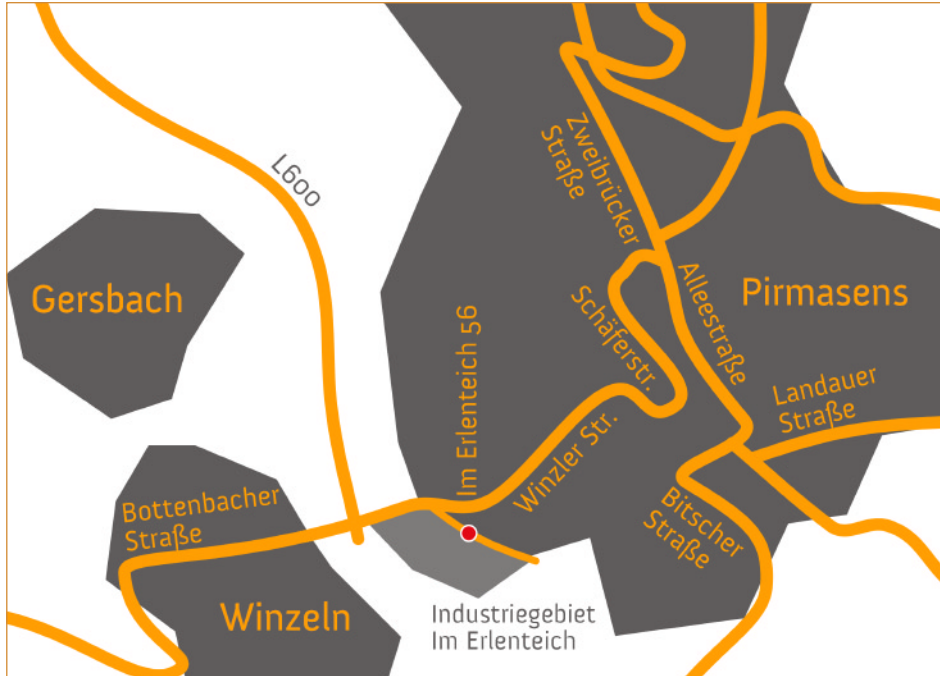

Otto Stockmayer & Sohn GmbH:

Postanschrift: Postfach 2750 | D-66933 Pirmasens

Lieferanschrift: Im Erlenteich 56 | D-66955 Pirmasens

Telefon: +49 (0)63 31 / 24 22 - 00 | E-Mail: info@stockmayer.com

How you will find us:

From direction Karlsruhe / Landau (major road / B10):

- * B 10 coming from Landau please turn to A62 direction Zweibrücken / Saarbrücken.
- * After approx. 1.000 m please take the exit „Pirmasens - Winzeln“ (L600).
- * Turn left after 5 km direction „Pirmasens-Centrum / Winzeln / Gersbach“.
- * Turn left again direction „Centrum“.
- * After few meters please turn right into street „Im Erlenteich“ and after 200 meters on the left hand you will find our company Stockmayer + Sohn (number 56).

From direction Zweibrücken (A8):

- * Take the exit „Pirmasens - Winzeln“ (L600).
- * Turn left after 5 km direction „Pirmasens-Centrum / Winzeln / Gersbach“.
- * Turn left again direction „Centrum“.
- * After few meters please turn right into street „Im Erlenteich“ and after 200 meters on the left hand you will find our company Stockmayer + Sohn (number 56).

From direction Trier (A62) / Kaiserslautern (A62 via Landstuhl):

- * Coming from A62 turn to A8 direction Zweibrücken / Saarbrücken.
- * Take the exit „Pirmasens - Winzeln“ (L600).
- * Turn left after 5 km direction „Pirmasens-Centrum / Winzeln / Gersbach“.
- * Turn left again direction „Centrum“.
- * After few meters please turn right into street „Im Erlenteich“ and after 200 meters on the left hand you will find our company Stockmayer + Sohn (number 56).